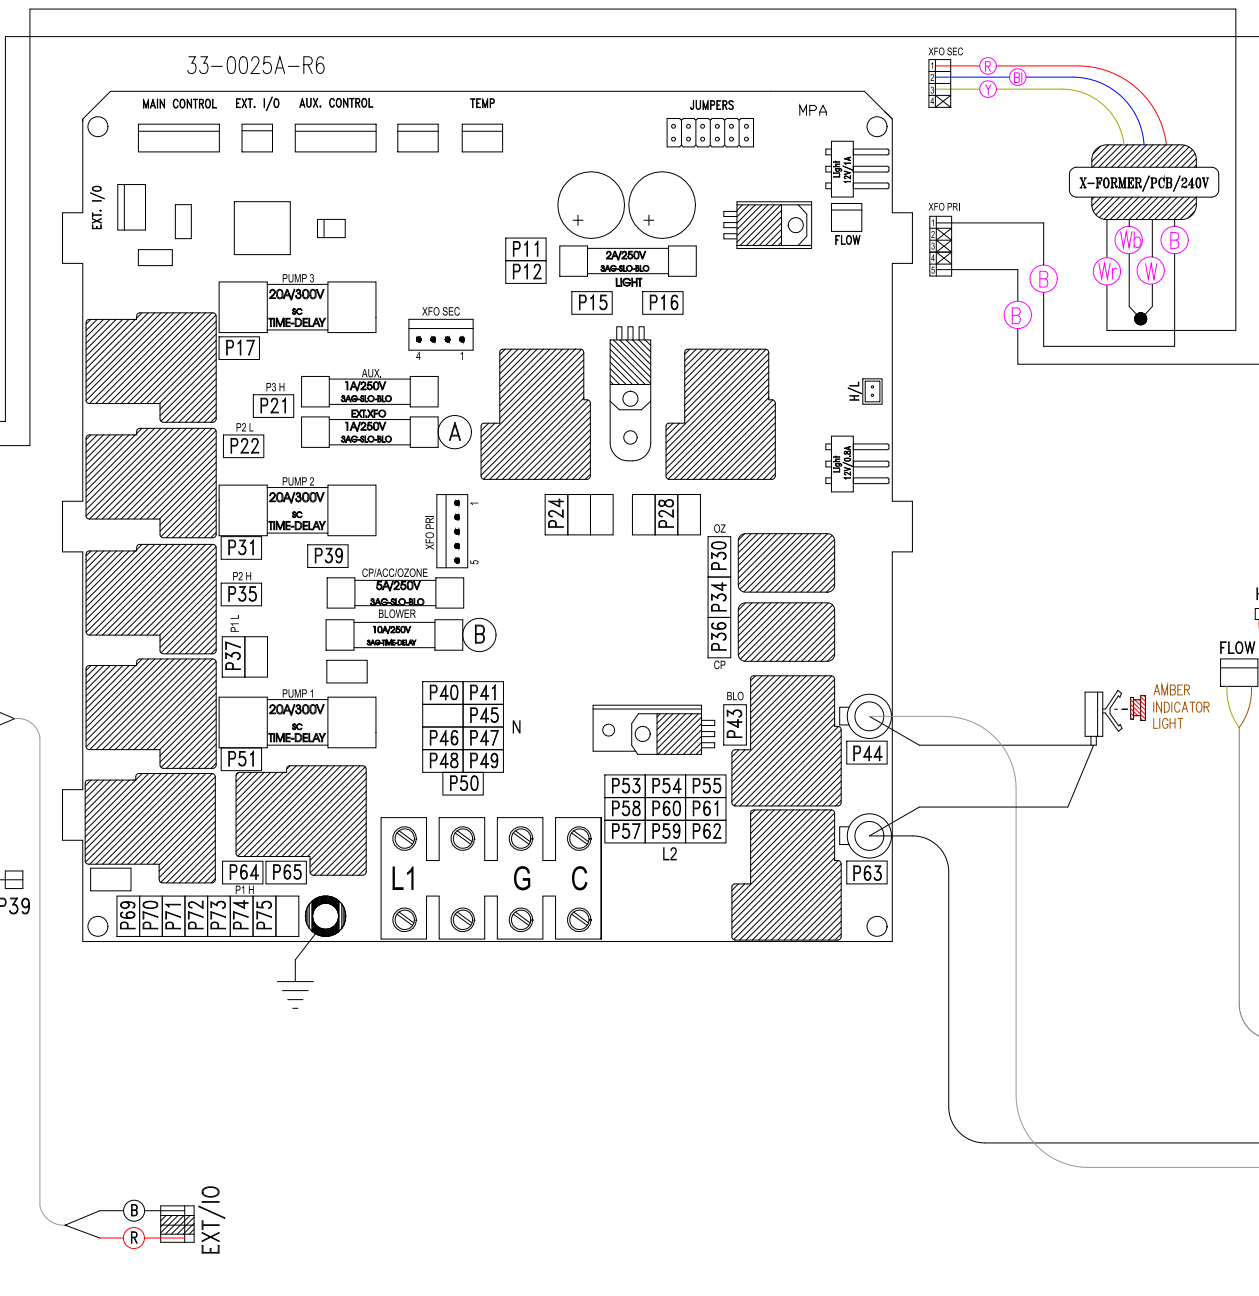

12V Light (White 2-Pin)

SYSTEM FUSE

RED INDICATOR LIGHT

HIGH-LIMIT

RED INDICATOR LIGHT

PUMP 1 FUSE

RED INDICATOR LIGHT

PUMP 2 FUSE

RED INDICATOR LIGHT

AIR BLOWER FUSE

RED INDICATOR LIGHT

PUMP 3 FUSE

RED INDICATOR LIGHT

OZON/CIRC. FUSE

RED INDICATOR LIGHT

HYDRO-QUIP
CORONA, CA (909) 273-7575

Manufacture Notes:

Approved By:

Dwg. No.
DS22110-DKMPQY

Drawn
BH
Date
08.10.05

Rev
3
Wire Color Code

Diagram No.
6711

B - Black
Br - Brown
R - Red
O - Orange
Y - Yellow
G - Green
Bl - Blue
V - Violet
W - White
Gr - Gray