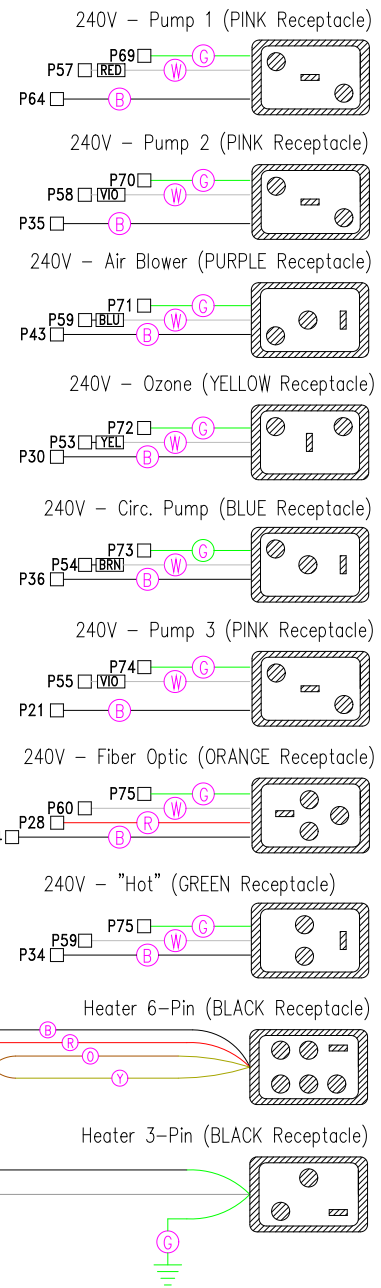

12V Light (White 2-Pin)

SYSTEM FUSE

RED INDICATOR LIGHT

HIGH-LIMIT

RED INDICATOR LIGHT

PUMP 1 FUSE

RED INDICATOR LIGHT

PUMP 2 FUSE

RED INDICATOR LIGHT

AIR BLOWER FUSE

RED INDICATOR LIGHT

PUMP 3 FUSE

RED INDICATOR LIGHT

OZON/CIRC. FUSE

RED INDICATOR LIGHT

HYDRO-QUIP
CORONA, CA (909) 273-7575

Manufacture Notes:

Approved By:

Dwg. No.
DS22110-DKMPQY

Drawn
BH
Date
08.10.05

Rev
3
Wire Color Code

Diagram No.
6711

B - Black
Br - Brown
R - Red
O - Orange
Y - Yellow
G - Green
Bl - Blue
V - Violet
W - White
Gr - Gray